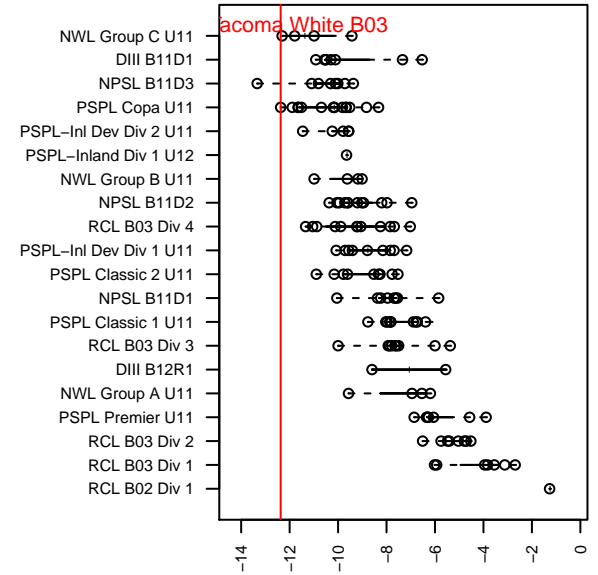

FC Tacoma White B03

FC Tacoma
 Tacoma, WA
 B03 total strength=-123
 attack=0.08 defense=0.02
 fall league = PSPL Copa U11
 spr league = Spr PSPL Copa U11
 notes= Nortac Sparta White

alt names used:
 FC Tacoma B03 White
 FC Tacoma B03 White
 NORTAC FC Tacoma B03 White
 NORTAC FC Tacoma B03 White

Venues played:
 2014 King of the Hill Div 2 U11
 2014 Tyee Cup Silver U11
 2014 PSPL Copa U11
 2014 Spr PSPL Copa U11

FC Tacoma White B03
 Dots are actual minus expected GF (blue circles) and GA (red triangles).
 Blue line is smoothed change in attack strength. Red is smoothed change in defense strength.

**attack and defense variance (black dot)
relative to other teams
and top 10 in region**

**attack and defense rating
relative to others at age
and all opponents in last 13 months**

Performance relative to 13 month average